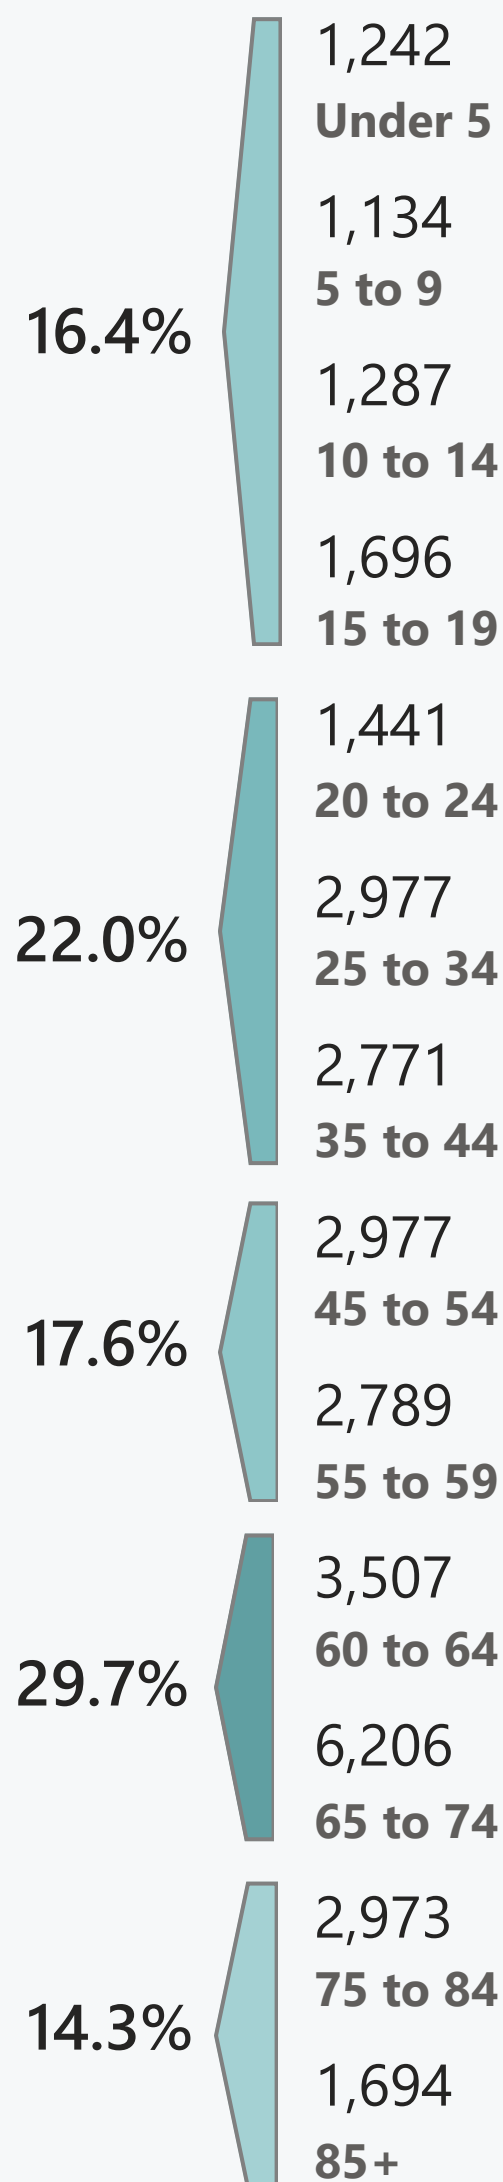

## People

229,436  
**Population**  
 40.9% 93,756  
**Aging Population (60-plus)**  
 13.6% 31,304  
**With a Disability**  
 3.5% 8,049  
**With a Language Barrier**  
 6.8% 15,633  
**Veteran**

## Age Diversity

54.5  
 Median Age

NOTE: Data for selected race, alone

NOTE: Data for selected race, alone

## Age Diversity

56.5  
Median Age