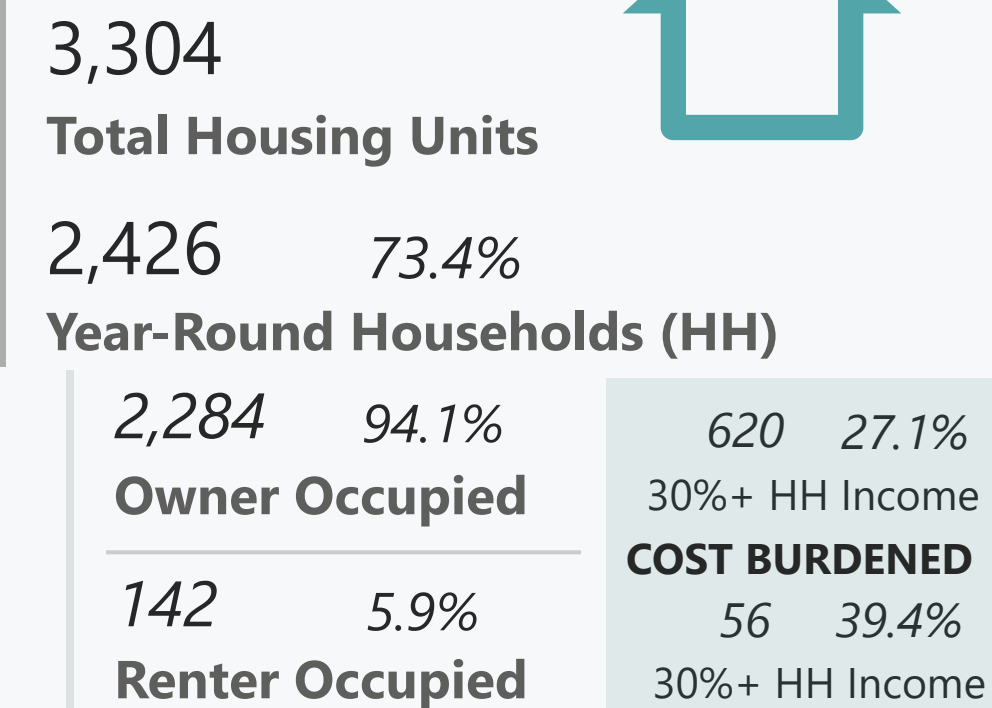

## Households

\$79,809  
Median Household Income

2,101 86.6%  
HH with an Internet Subscription

2.81  
Average Family Size