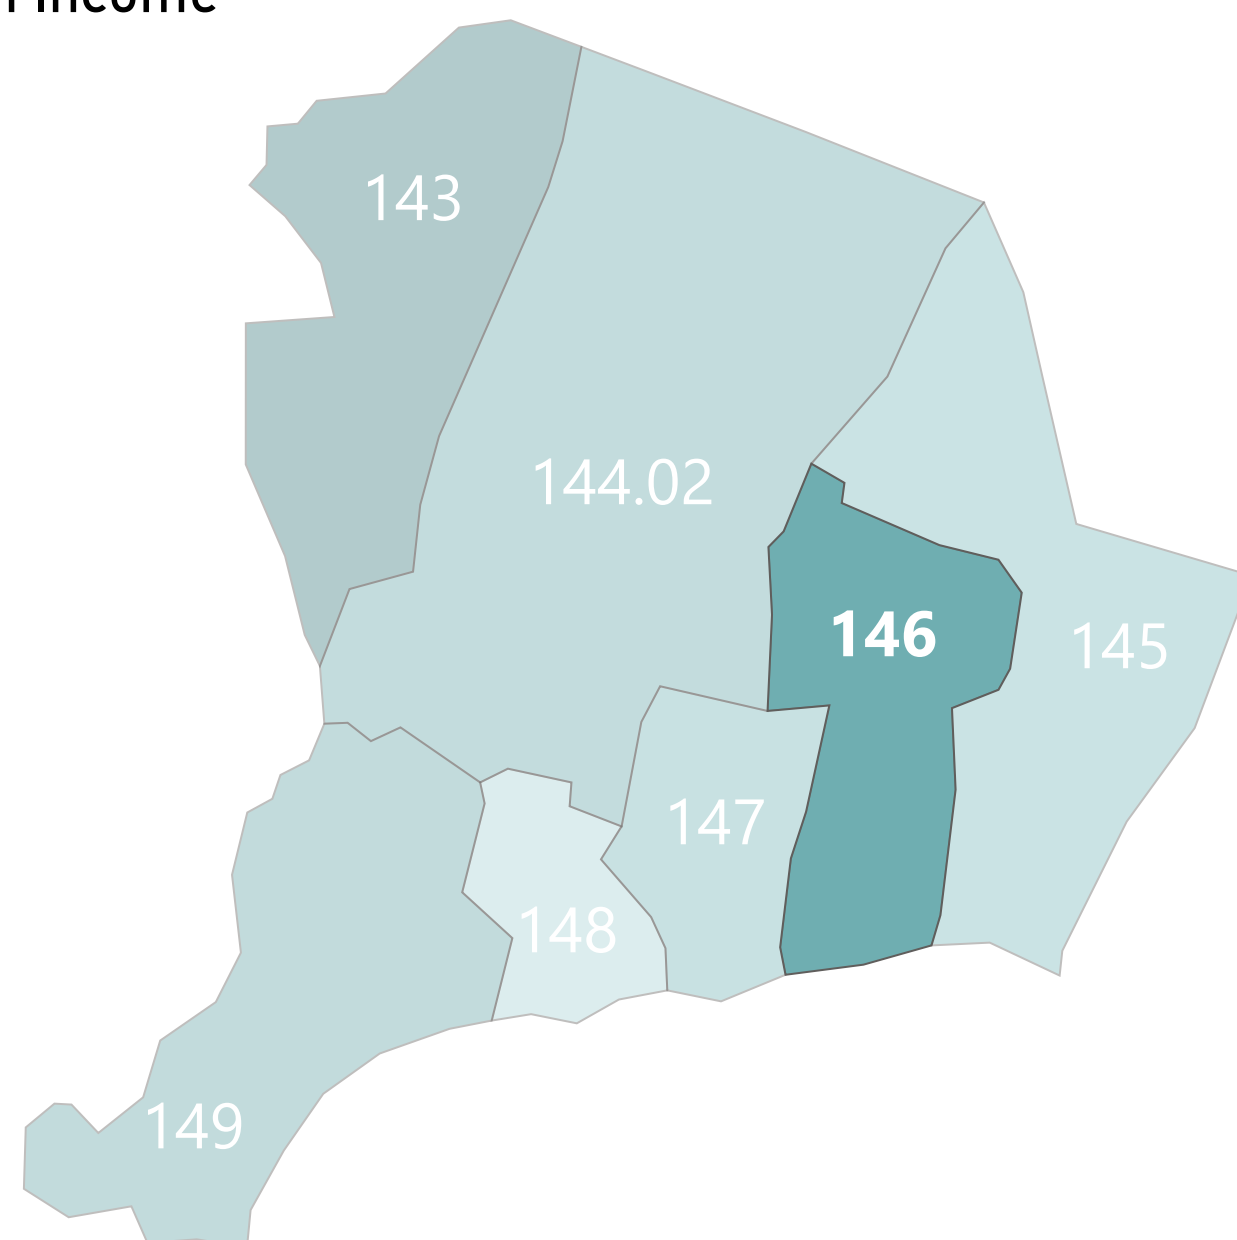

Median Income

Lighter is Lower. | Darker is Higher.

Language Spoken at Home, Other than English	Speak English less than very well	Speak English very well
Other Indo-European languages	112	168
Spanish		69
French, Haitian, or Cajun		53
Chinese (incl. Mandarin, Cantonese)	25	17
German or other West Germanic languages		9
Total	137	316

5.1 Square Miles 880 People/Sq Mile

527 Units/Sq Mile 400.1 Households/Sq Mile

Households

2,673
Total Housing Units

2,030 75.9%
Year-Round Households (HH)

1,751 86.3%
Owner Occupied

279 13.7%
Renter Occupied

562 32.1%
30%+ HH Income
COST BURDENED

192 68.8%
30%+ HH Income

$93,197
Median Household Income

1,888 93.0%
HH with an Internet Subscription

2.78
Average Family Size

Race of Householder

1,856 White, Non-Hispanic/Latino

0 White, Hispanic/Latino

53 Black

46 Asian

0 Native American

0 Hawaiian/Pacific Islander

35 Other Race

40 Two or More Races

NOTE: Data for selected race, alone