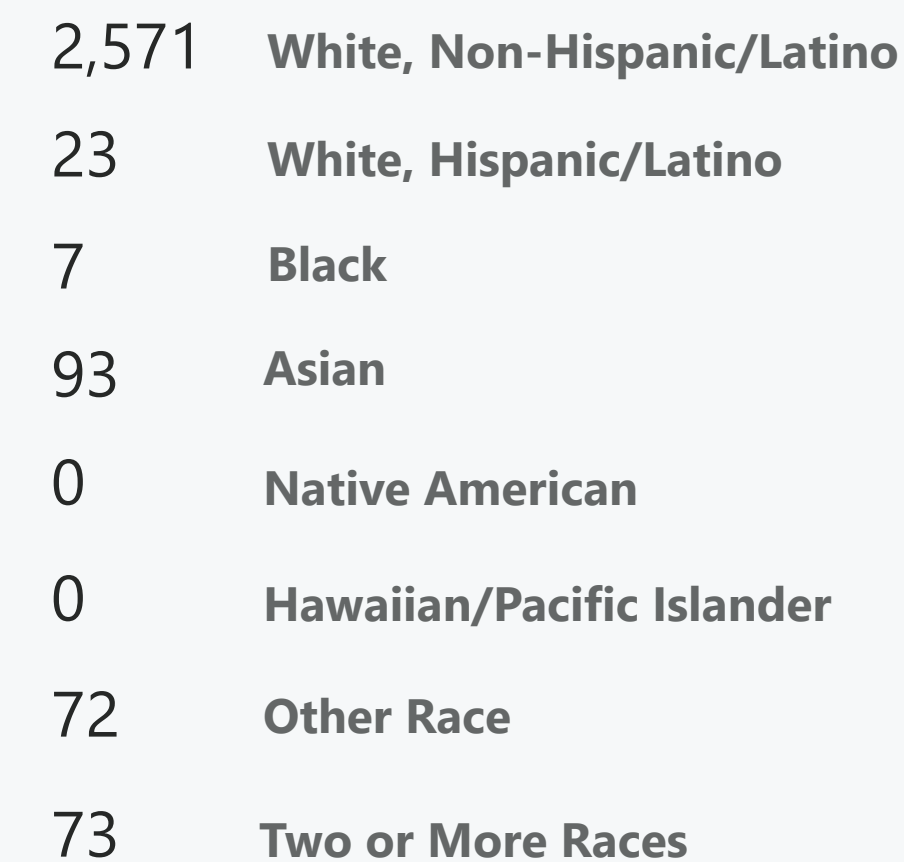

Race of Householder

NOTE: Data for selected race, alone