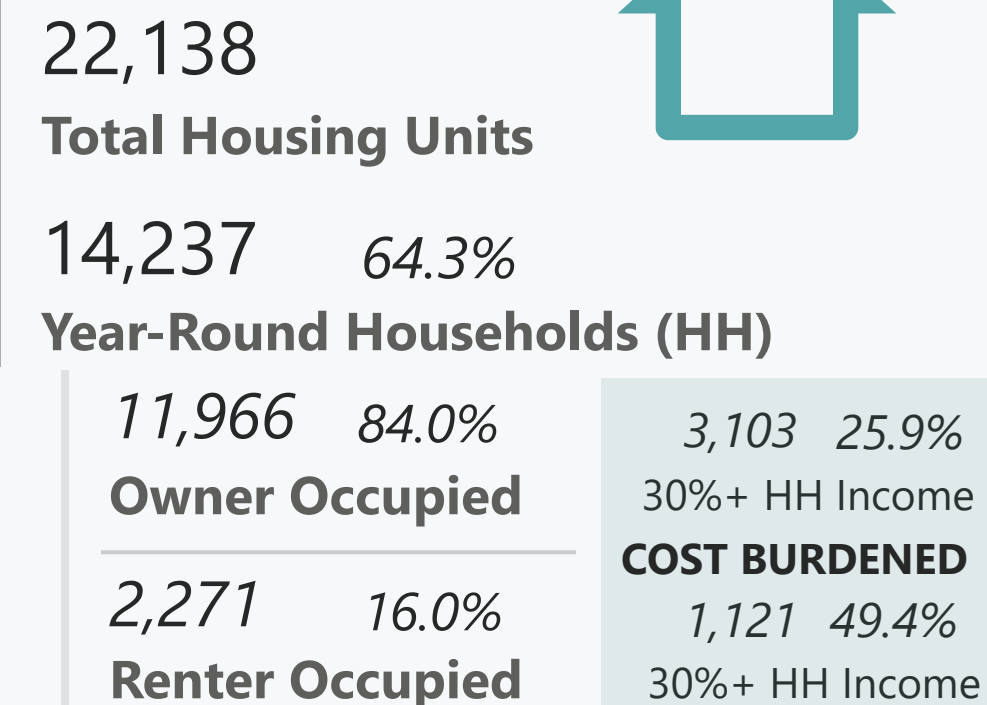

## Households

\$89,809  
Median Household Income

13,026 91.5%  
HH with an Internet Subscription

2.27  
Average Family Size