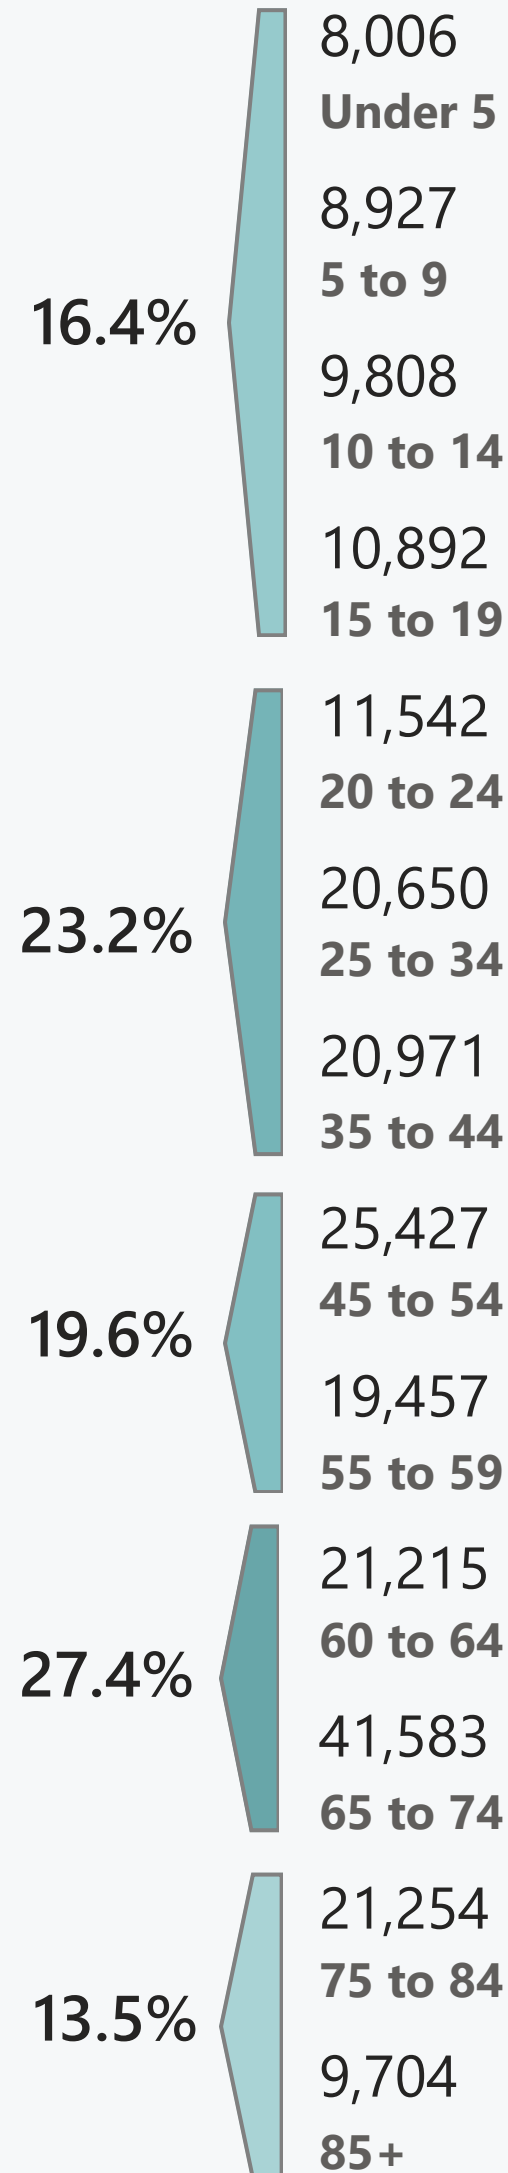

# BARNSTABLE COUNTY

397.7 Square Miles  
 577 People/Sq Mile  
 415 Units/Sq Mile  
 251.4 Households/Sq Mile

## People

229,436  
**Population**  
 40.9% 93,756  
**Aging Population (60-plus)**  
 13.6% 31,304  
**With a Disability**  
 3.5% 8,049  
**With a Language Barrier**  
 6.8% 15,633  
**Veteran**

## Age Diversity

54.5  
 Median Age