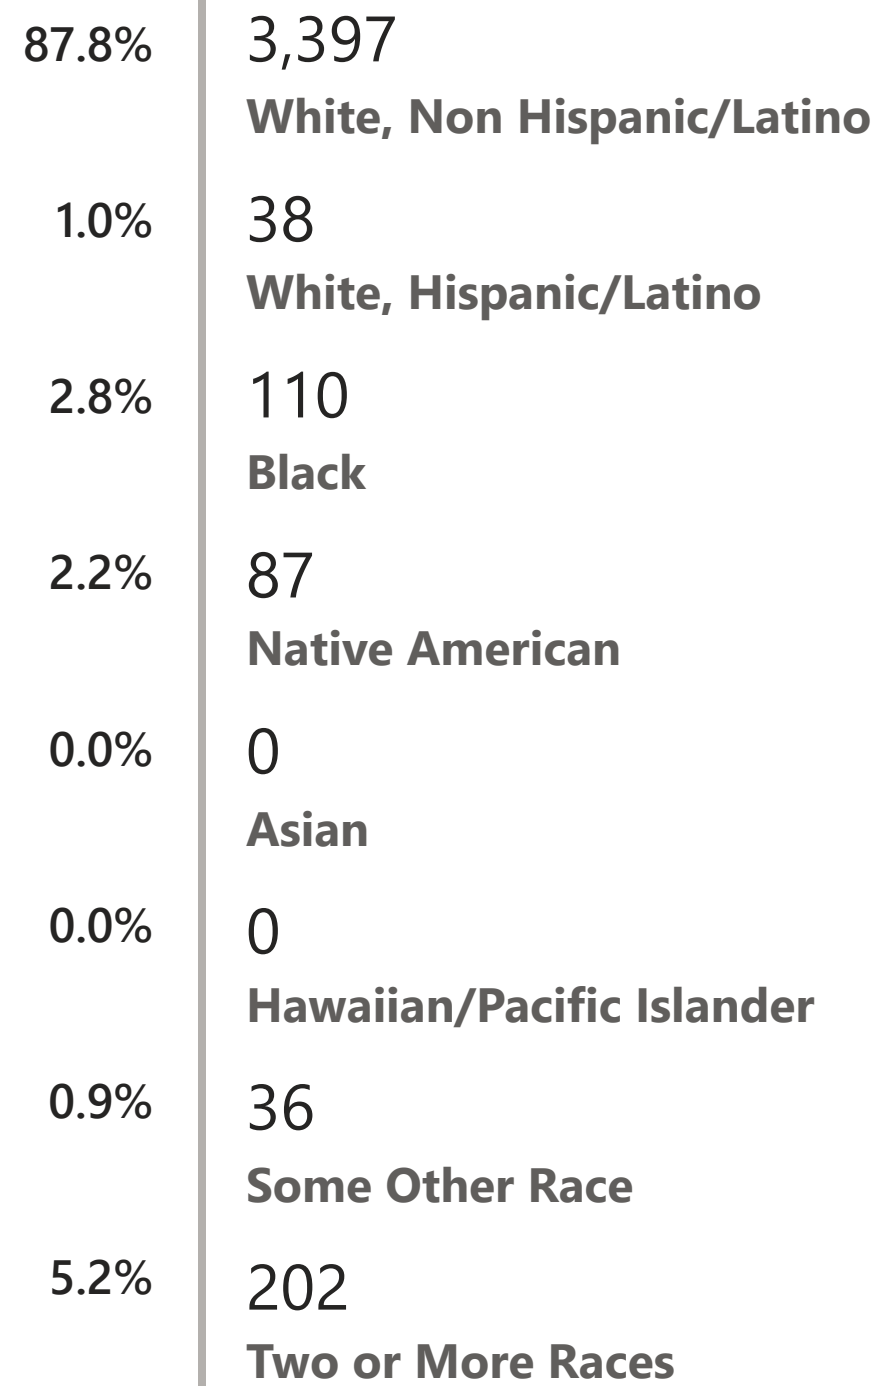

Race

NOTE: Data for selected race, alone

FALMOUTH

Census Tract 147