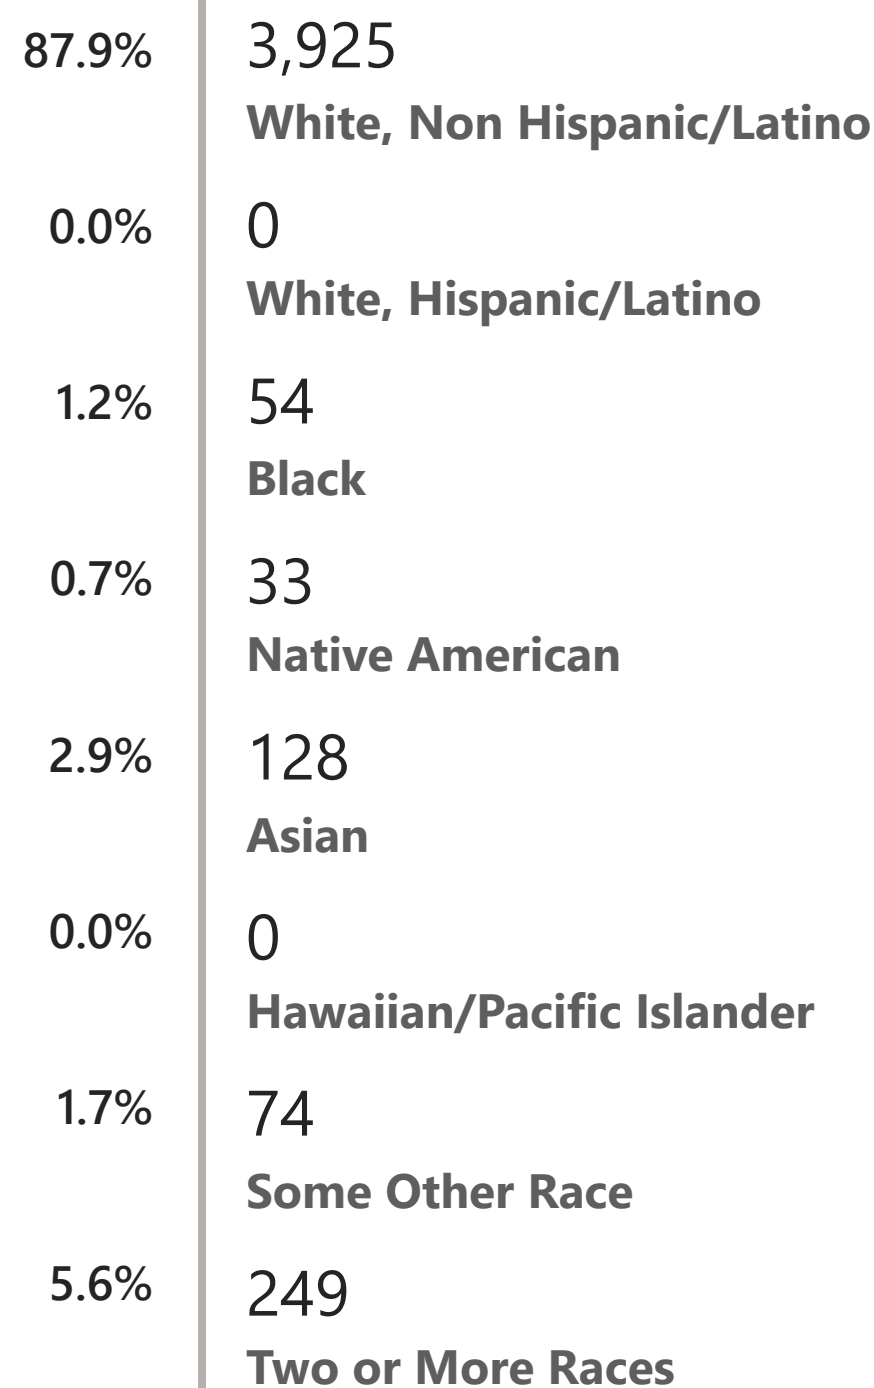

Race

NOTE: Data for selected race, alone

FALMOUTH

Census Tract 146