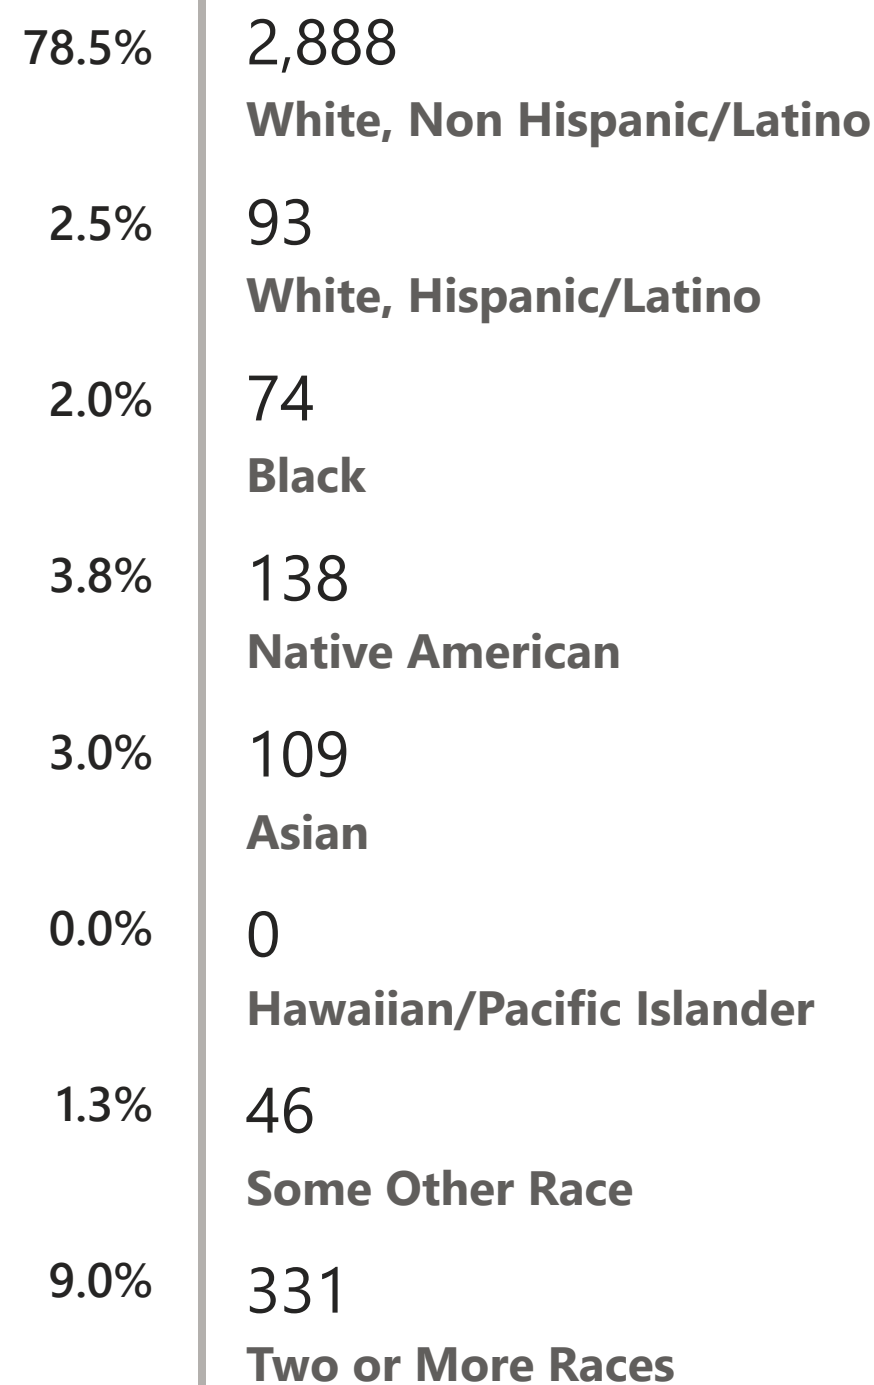

Race

NOTE: Data for selected race, alone

FALMOUTH

Census Tract 148