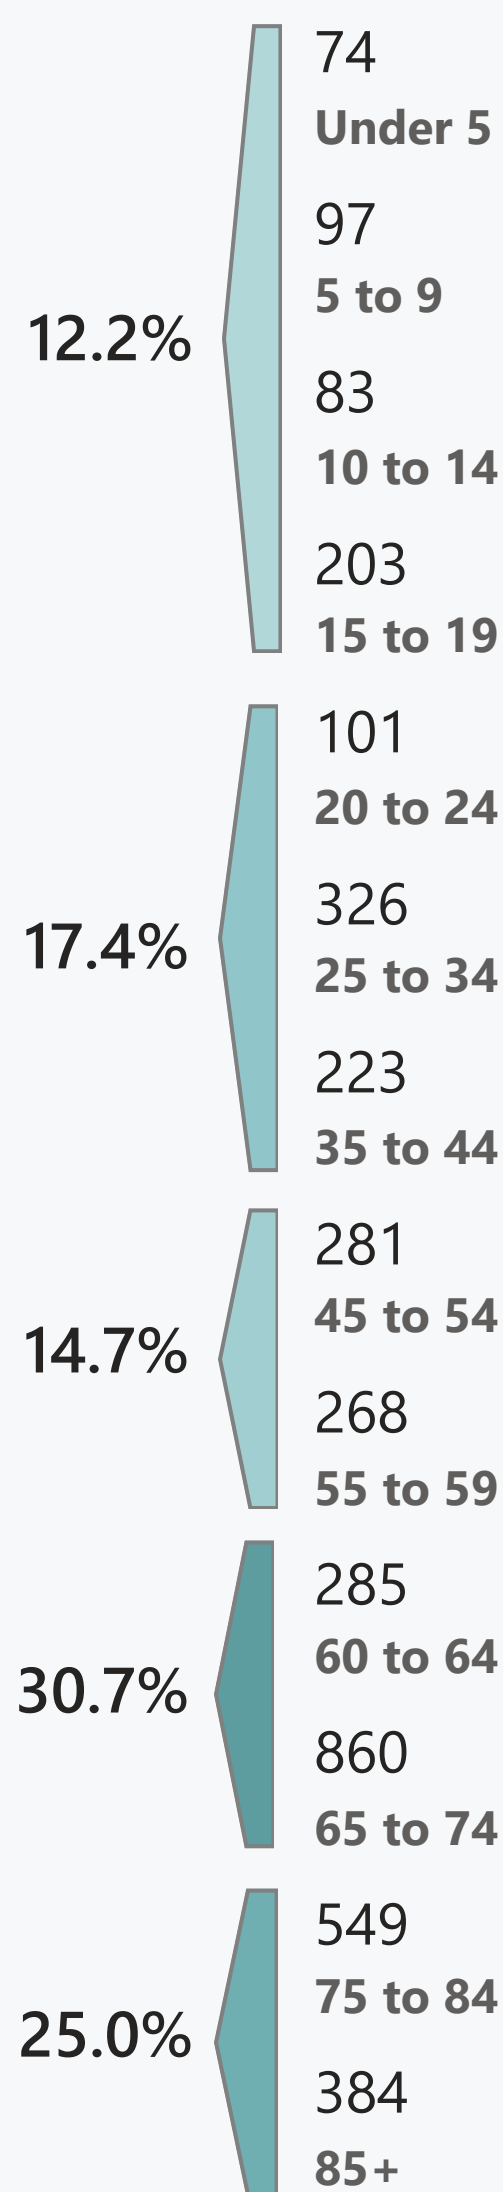

People

Age Diversity

63.8
Median Age

Race

NOTE: Data for selected race, alone

FALMOUTH

Census Tract 149

Median Income

Language Spoken at Home, Other than English

French, Haitian, or Cajun	13	58
Other Indo-European languages	14	39
Spanish	8	45
German or other West Germanic languages		43
Other Asian and Pacific Island languages	28	7

Speak English less than very well

Speak English very well

Total 63 192

6.5 Square Miles	577 People/Sq Mile
477 Units/Sq Mile	285.0 Households/Sq Mile

Households

3,087 Total Housing Units

1,844 59.7%

Year-Round Households (HH)

1,371 74.3% Owner Occupied

473 25.7% Renter Occupied

331 24.1% 30%+ HH Income
COST BURDENED
187 39.5% 30%+ HH Income

$103,750

Median Household Income

1,697 92.0%

HH with an Internet Subscription

2.52

Average Family Size

Race of Householder

1,696	White, Non-Hispanic/Latino
16	White, Hispanic/Latino
17	Black
35	Asian
0	Native American
0	Hawaiian/Pacific Islander
16	Other Race
64	Two or More Races

NOTE: Data for selected race, alone