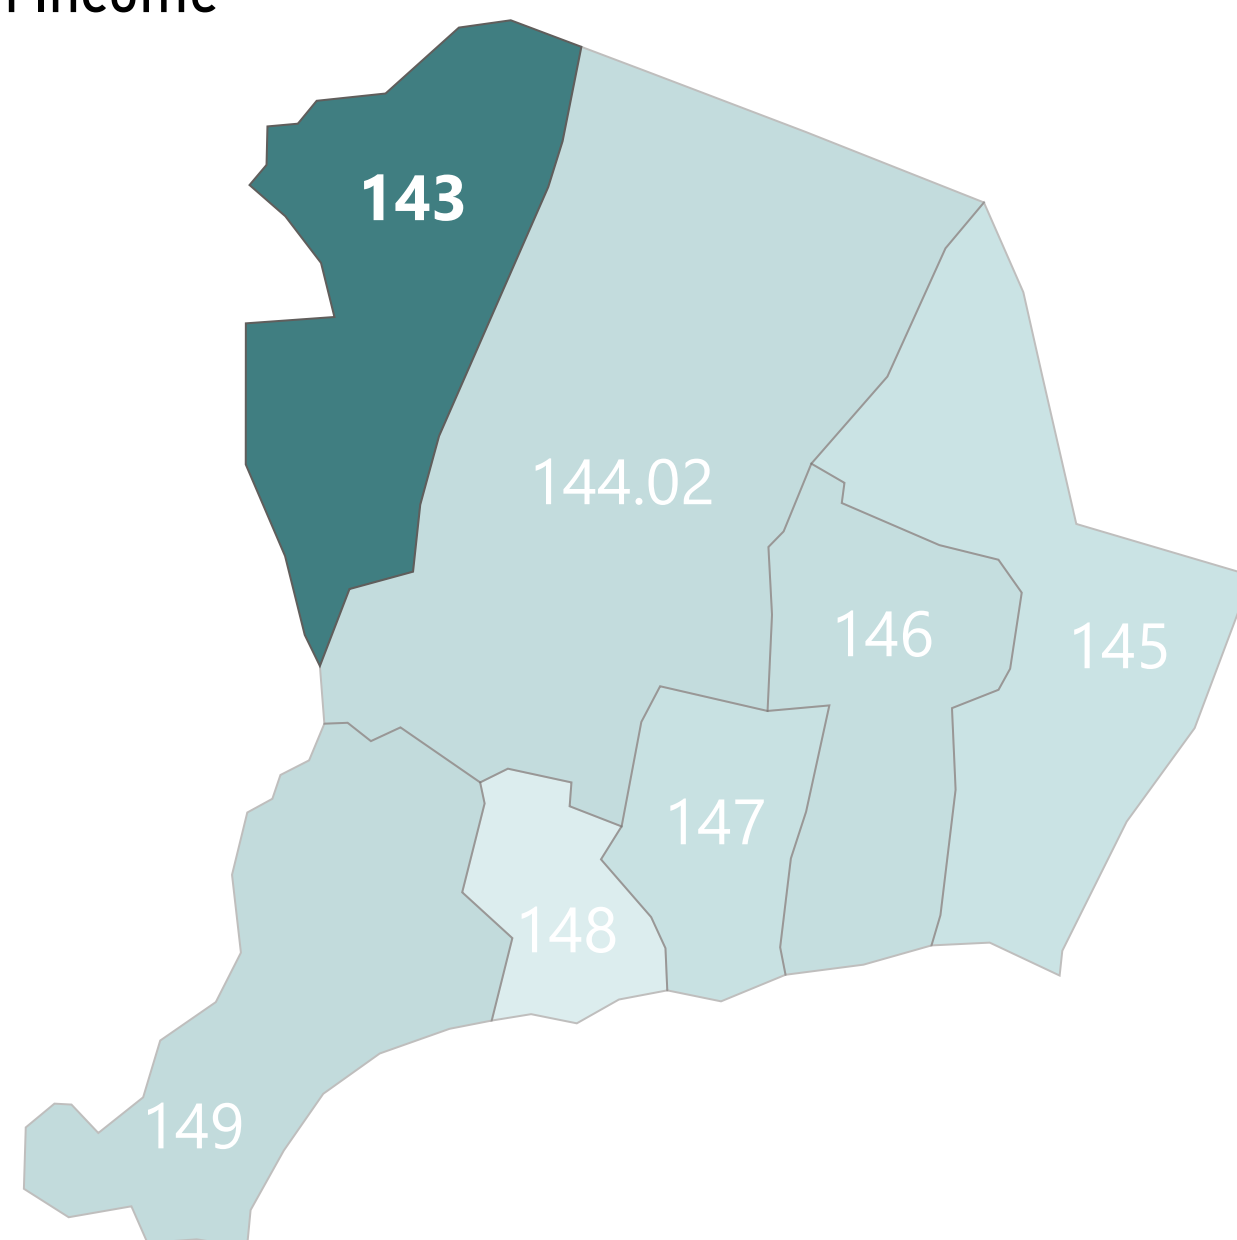

Median Income

Language Spoken at Home, Other than English

Other and unspecified languages
French, Haitian, or Cajun
Other Indo-European languages
Chinese (incl. Mandarin, Cantonese)
Arabic
Spanish

Speak English less than very well

Speak English very well

Other and unspecified languages	51	50
French, Haitian, or Cajun	15	35
Other Indo-European languages		35
Chinese (incl. Mandarin, Cantonese)	14	12
Arabic		24
Spanish		1
Total	80	157

6.3 Square Miles
574 Units/Sq Mile

593 People/Sq Mile
243.9 Households/Sq Mile

Households

3,627
Total Housing Units

1,541 42.5%

Year-Round Households (HH)

1,491 96.8%
Owner Occupied

50 3.2%
Renter Occupied

275 18.4%
30%+ HH Income
COST BURDENED
14 28.0%
30%+ HH Income

$149,583

Median Household Income

1,494 97.0%

HH with an Internet Subscription

2.87

Average Family Size

Race of Householder

1,504 White, Non-Hispanic/Latino

0 White, Hispanic/Latino

15 Black

9 Asian

0 Native American

0 Hawaiian/Pacific Islander

13 Other Race

0 Two or More Races

NOTE: Data for selected race, alone