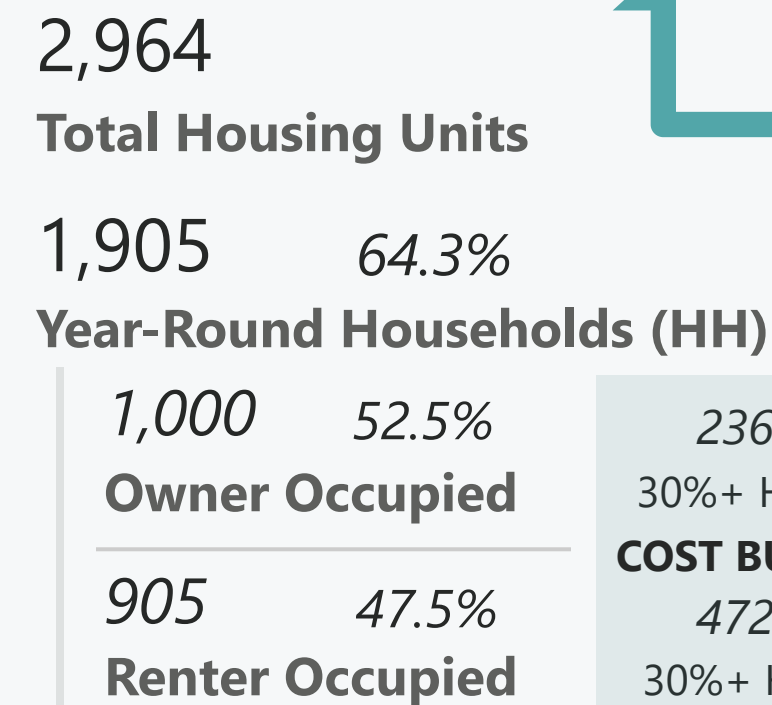

## Households

- \$50,594 Median Household Income
- 1,610 (84.5%) HH with an Internet Subscription
- 2.65 Average Family Size