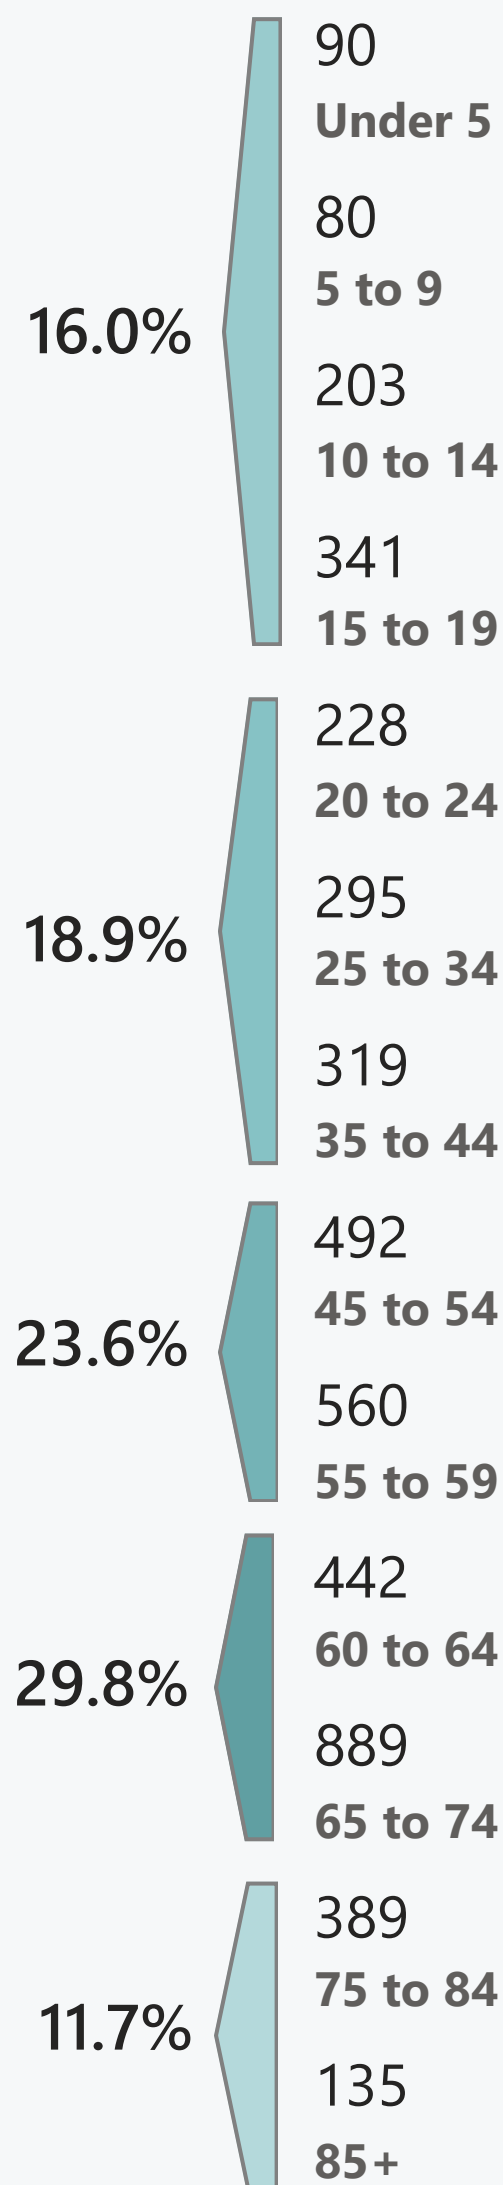

People

Age Diversity

56.4
Median Age

Race

NOTE: Data for selected race, alone

FALMOUTH

Census Tract 146

Median Income

Lighter is Lower. | Darker is Higher.

Language Spoken at Home, Other than English	Speak English less than very well	Speak English very well
Other Indo-European languages	112	168
Spanish		69
French, Haitian, or Cajun		53
Chinese (incl. Mandarin, Cantonese)	25	17
German or other West Germanic languages		9
Total	137	316

5.1 Square Miles 880 People/Sq Mile

527 Units/Sq Mile 400.1 Households/Sq Mile

Households

2,673
Total Housing Units

2,030 75.9%
Year-Round Households (HH)

1,751 86.3%
Owner Occupied

279 13.7%
Renter Occupied

562 32.1%
30%+ HH Income
COST BURDENED

192 68.8%
30%+ HH Income

$93,197
Median Household Income

1,888 93.0%
HH with an Internet Subscription

2.78
Average Family Size

Race of Householder

1,856 White, Non-Hispanic/Latino

0 White, Hispanic/Latino

53 Black

46 Asian

0 Native American

0 Hawaiian/Pacific Islander

35 Other Race

40 Two or More Races

NOTE: Data for selected race, alone