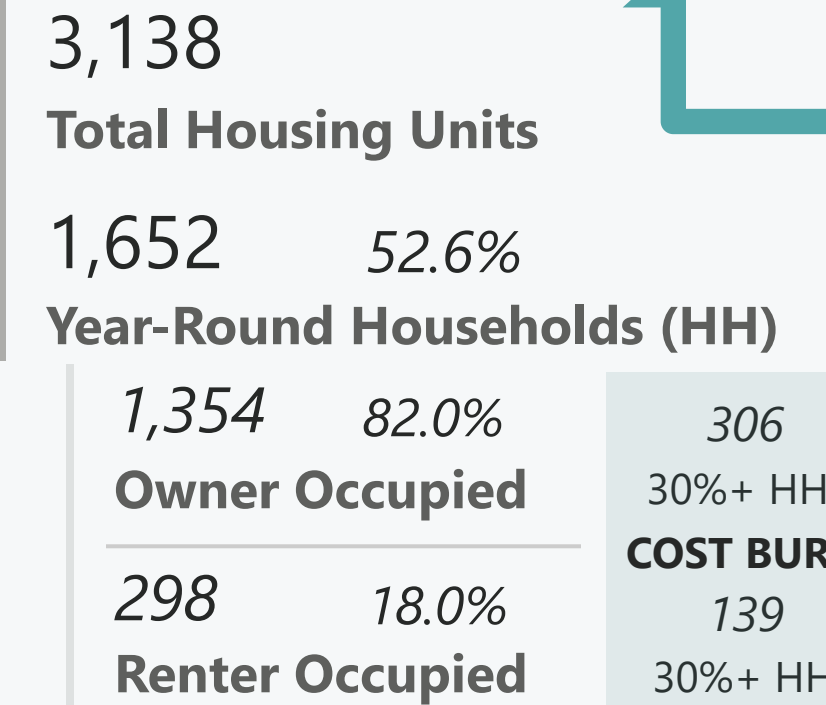

## Households

\$84,848  
Median Household Income

1,459 88.3%  
HH with an Internet Subscription

3.04  
Average Family Size