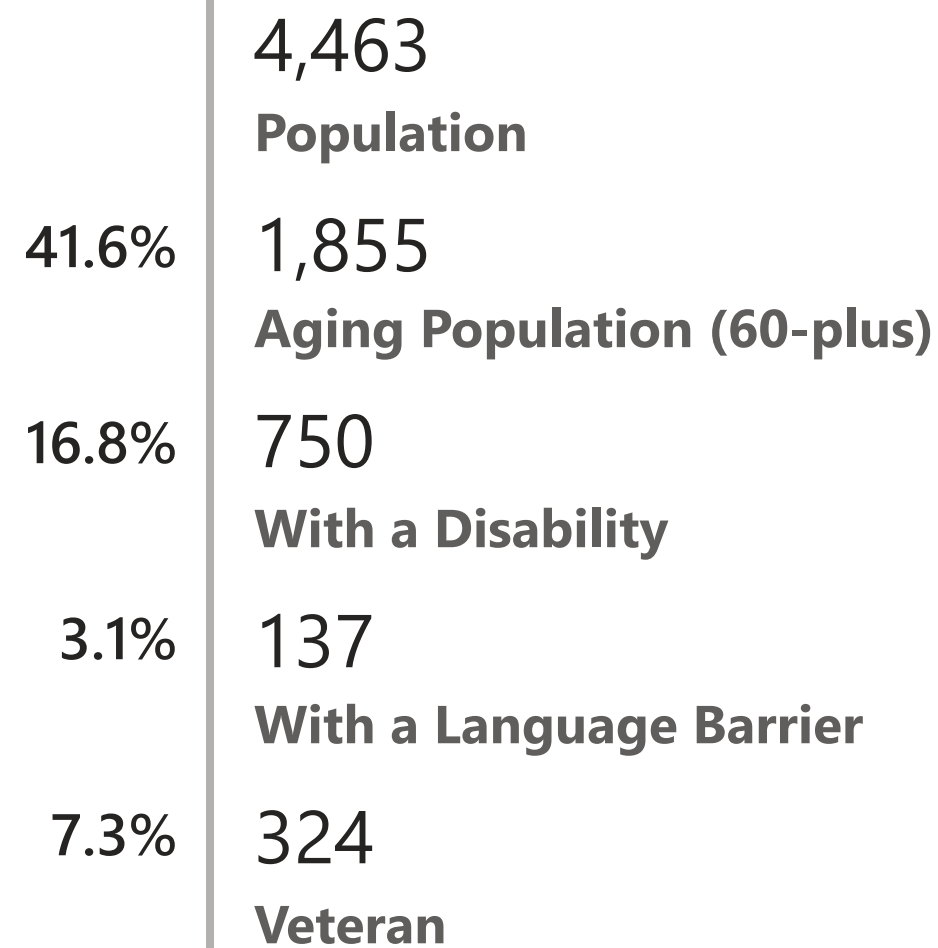

## Households

\$79,809  
Median Household Income

2,101 86.6%  
HH with an Internet Subscription

2.81  
Average Family Size

## Race of Householder

NOTE: Data for selected race, alone

## Age Diversity

56.4  
Median Age