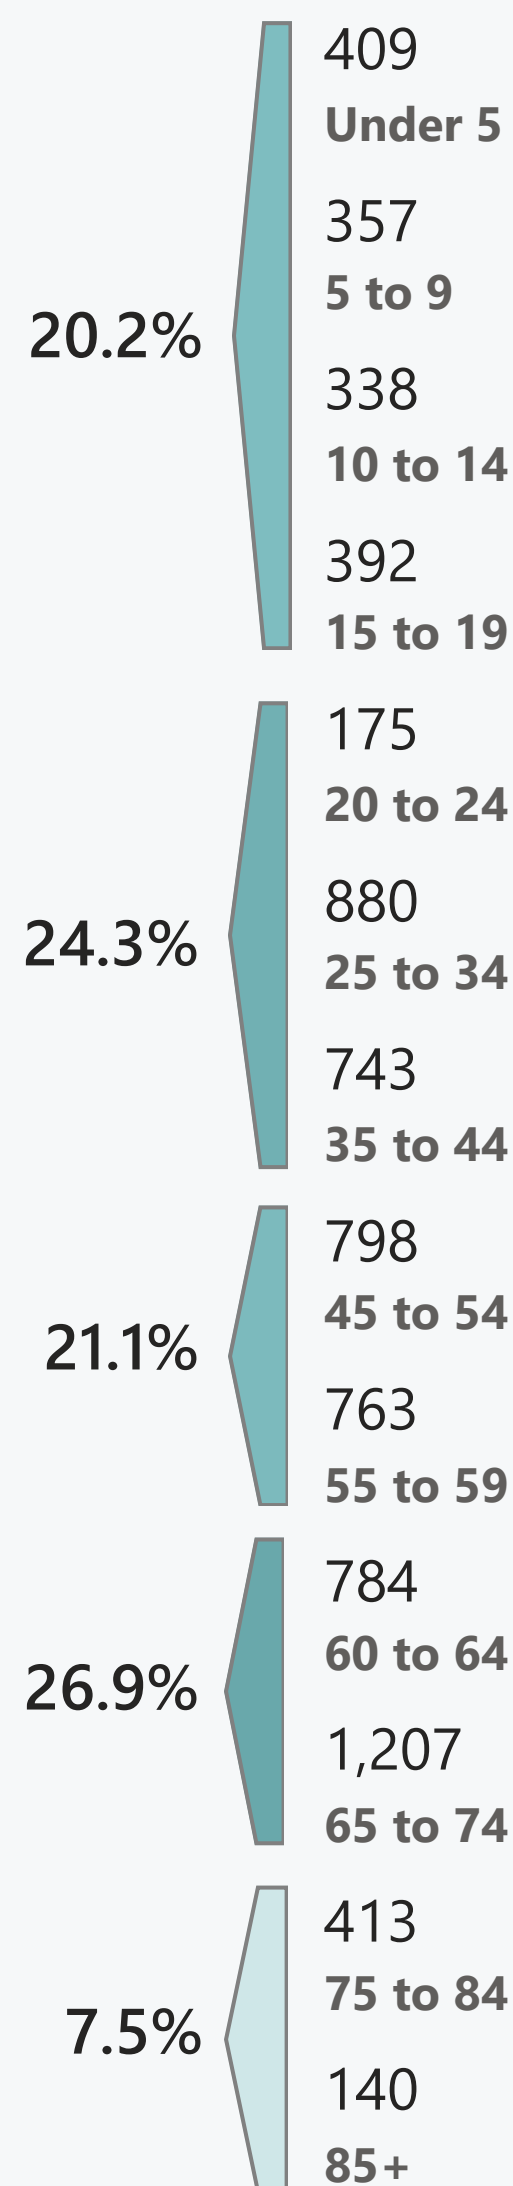

People

Age Diversity

50.0
Median Age

Race

NOTE: Data for selected race, alone

FALMOUTH

Census Tract 144.02

Median Income

Language Spoken at Home, Other than English

Other Indo-European languages	217	206
Chinese (incl. Mandarin, Cantonese)	92	230
Russian, Polish, or other Slavic languages	44	157
Spanish		100
Arabic		83
French, Haitian, or Cajun		59
German or other West Germanic languages	20	

Speak English less than very well

217
92
44
20
373

Speak English very well

206
230
157
100
83
59
835

16.7	442
Square Miles	People/Sq Mile
200	169.7
Units/Sq Mile	Households/Sq Mile

Households

2,715 95.6%	773 28.5%
Owner Occupied	30%+ HH Income
124 4.4%	COST BURDENED
Renter Occupied	30%+ HH Income

Race of Householder

NOTE: Data for selected race, alone