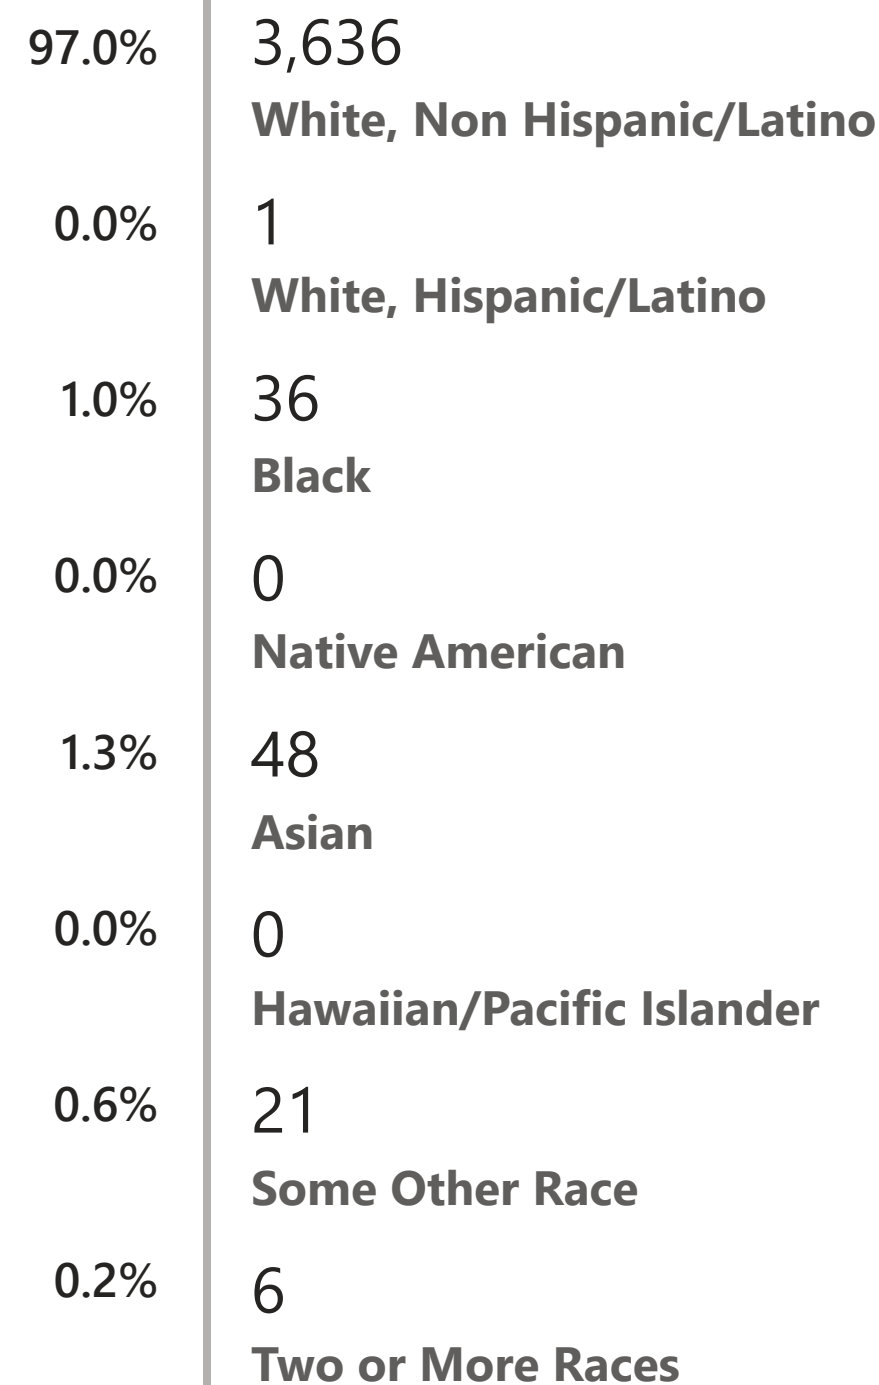

Race

NOTE: Data for selected race, alone

FALMOUTH

Census Tract 143