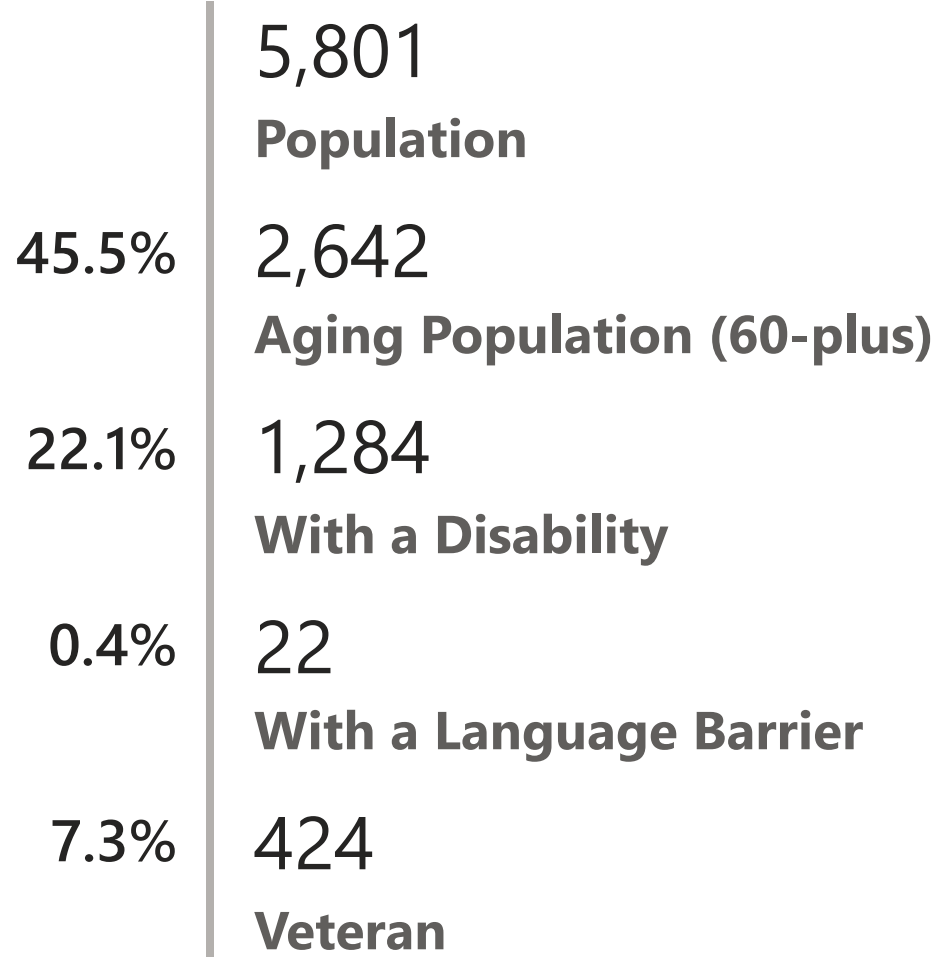

## Households

2,715 95.6%	773 28.5%
<b>Owner Occupied</b>	30%+ HH Income
124 4.4%	<b>COST BURDENED</b>
<b>Renter Occupied</b>	30%+ HH Income

## Race of Householder

NOTE: Data for selected race, alone

## Age Diversity

57.3  
Median Age