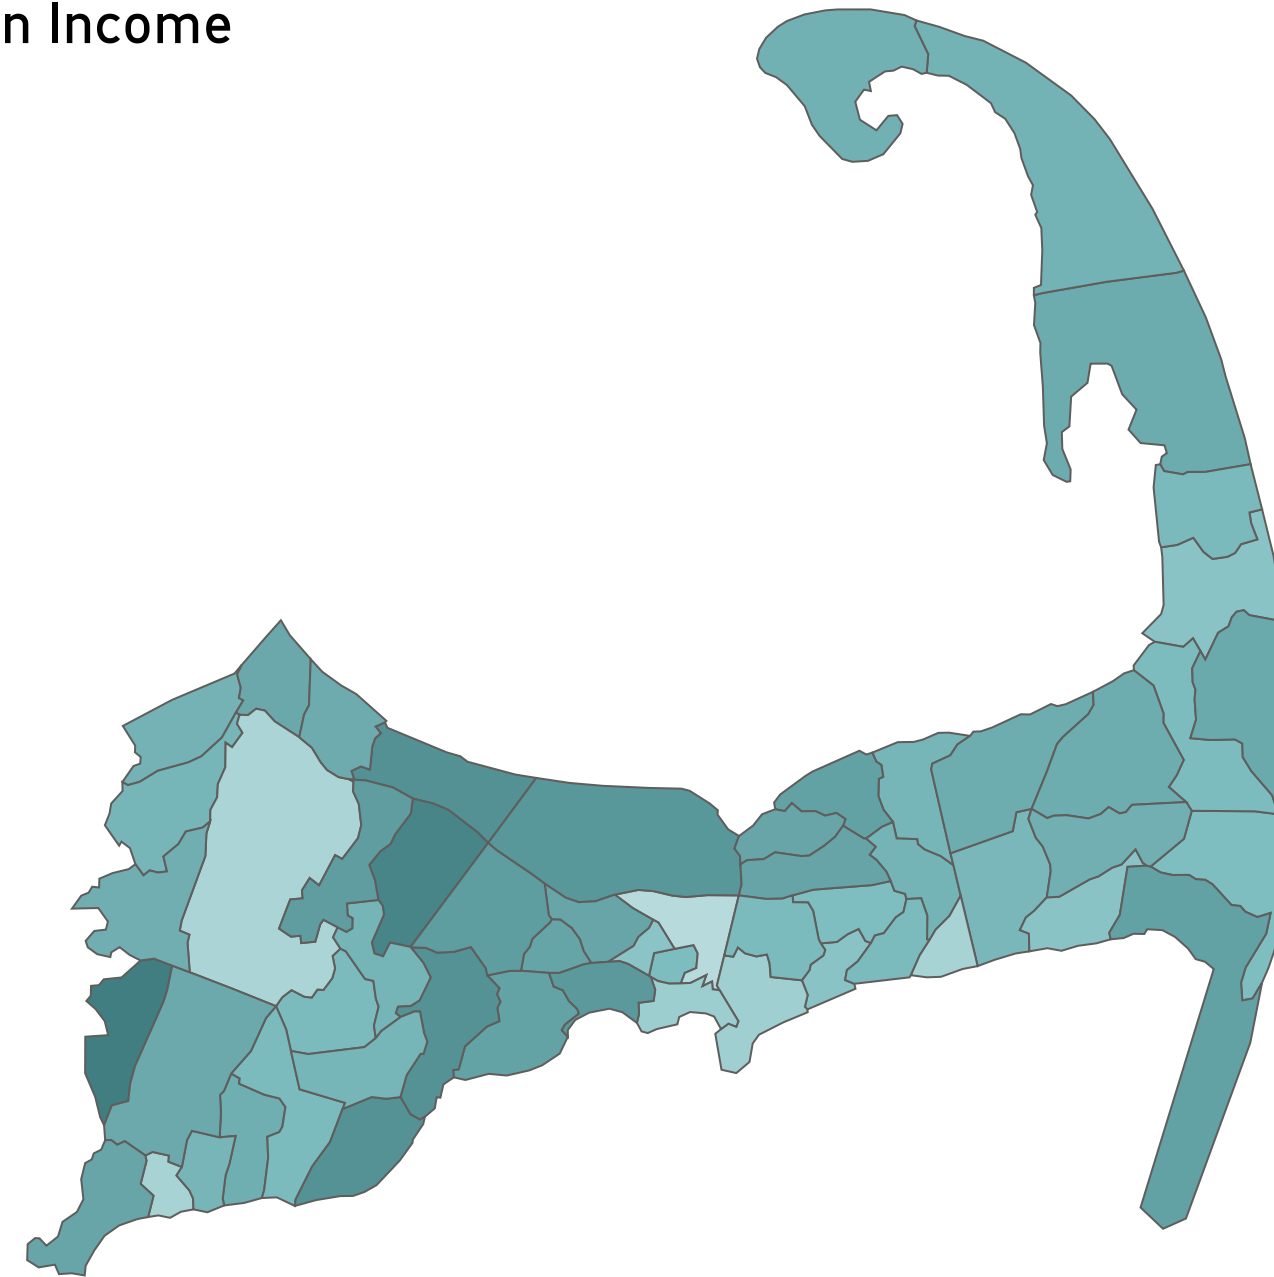

Median Income

Lighter is Lower. | Darker is Higher.

Language Spoken at Home, Other than English	Speak English less than very well	Speak English very well
Other Indo-European languages	4,623	5,542
Spanish	2,001	3,136
French, Haitian, or Cajun	193	1,914
Russian, Polish, or other Slavic languages	624	1,345
Other and unspecified languages	134	1,156
Chinese (incl. Mandarin, Cantonese)	197	896
German or other West Germanic languages	26	645
Other Asian and Pacific Island languages	143	279
Arabic	27	287
Vietnamese	44	104
Tagalog (incl. Filipino)	27	36
Korean	10	
Total	8,049	15,340

Households

165,068
Total Housing Units
99,969 60.6%
Year-Round Households (HH)
81,334 81.4%
Owner Occupied 23,247 28.6%
30%+ HH Income
COST BURDENED
18,635 18.6%
Renter Occupied 9,532 51.2%
30%+ HH Income

$90,447
Median Household Income
92,794 92.8%
HH with an Internet Subscription
2.27
Average Family Size

Race of Householder

91,046 **White, Non-Hispanic/Latino**
925 **White, Hispanic/Latino**
1,916 **Black**
934 **Asian**
342 **Native American**
9 **Hawaiian/Pacific Islander**
1,299 **Other Race**
3,498 **Two or More Races**

Race

86.5% 198,399
White, Non Hispanic/Latino
1.4% 3,200
White, Hispanic/Latino
2.8% 6,515
Black
0.4% 1,007
Native American
1.5% 3,421
Asian
0.0% 20
Hawaiian/Pacific Islander
2.2% 5,007
Some Other Race
5.2% 11,867
Two or More Races

NOTE: Data for selected race, alone

NOTE: Data for selected race, alone