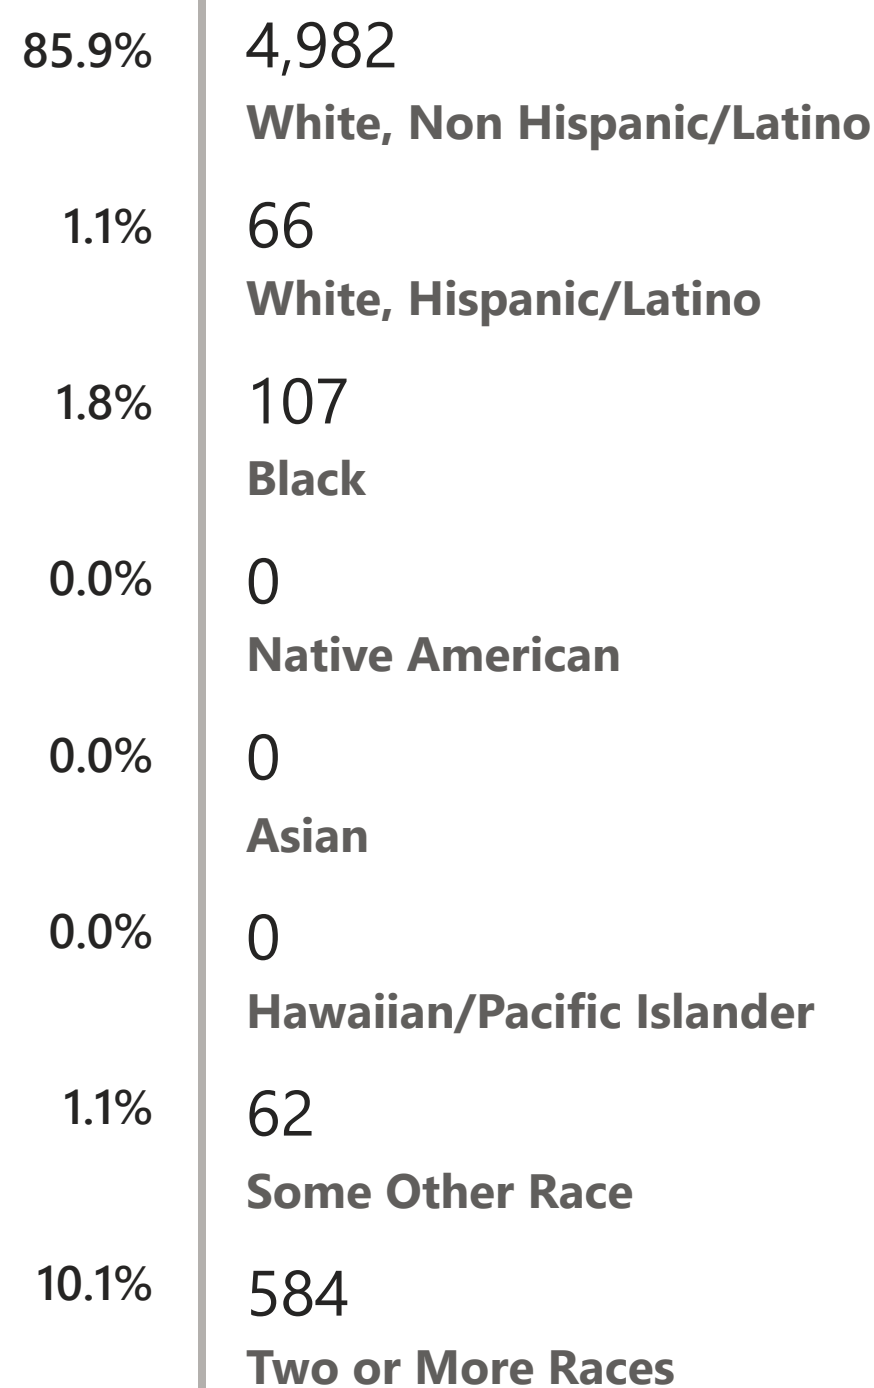

Race

NOTE: Data for selected race, alone

FALMOUTH

Census Tract 145