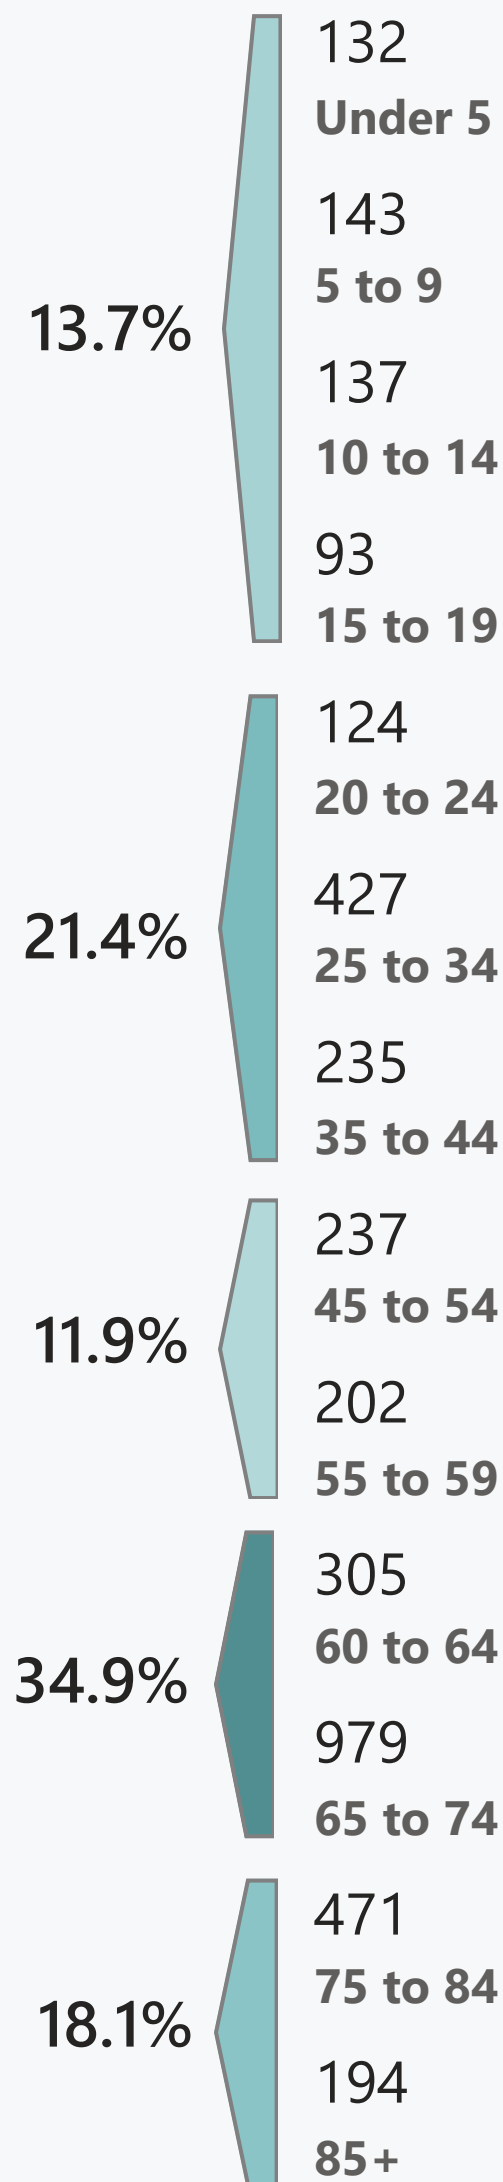

## Age Diversity

62.5 Median Age