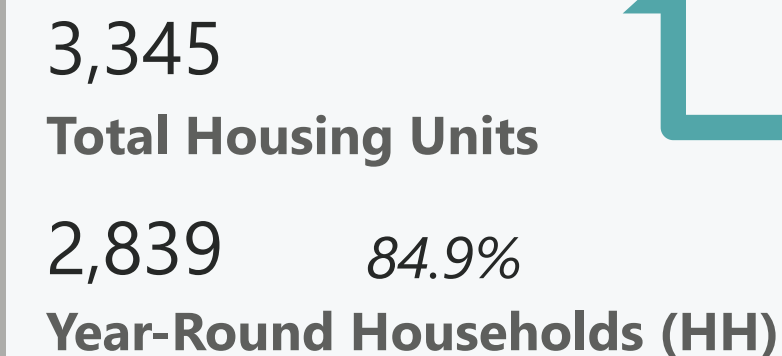

## Median Income

## Households

2,715 95.6%	773 28.5%
<b>Owner Occupied</b>	30%+ HH Income
124 4.4%	<b>COST BURDENED</b>
<b>Renter Occupied</b>	30%+ HH Income