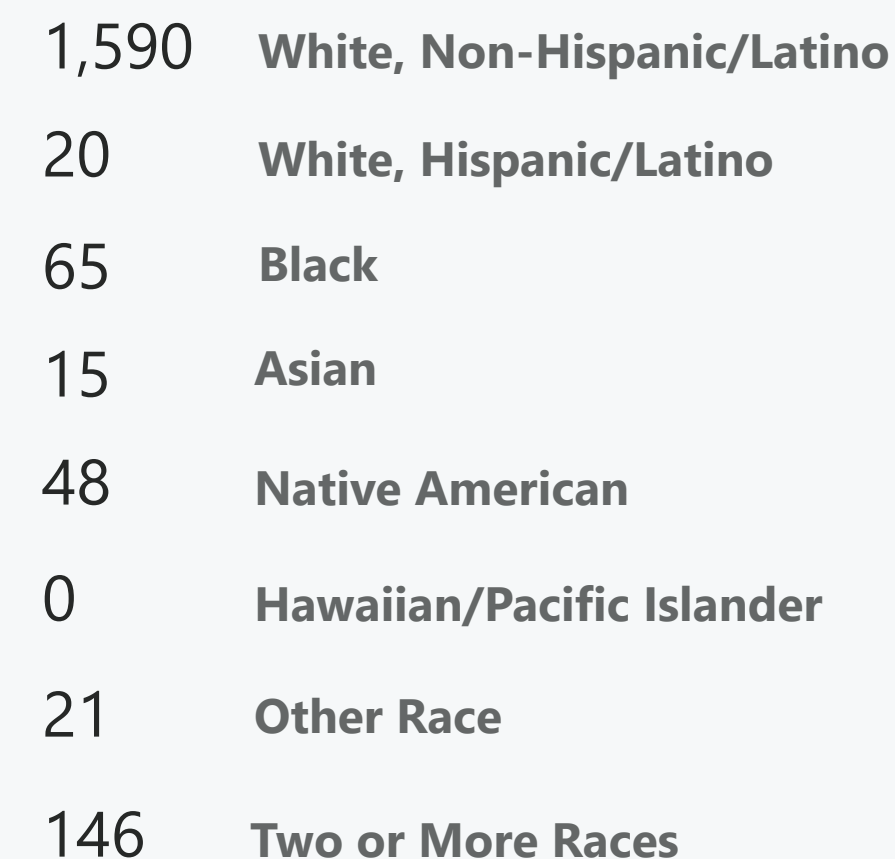

Race of Householder

NOTE: Data for selected race, alone