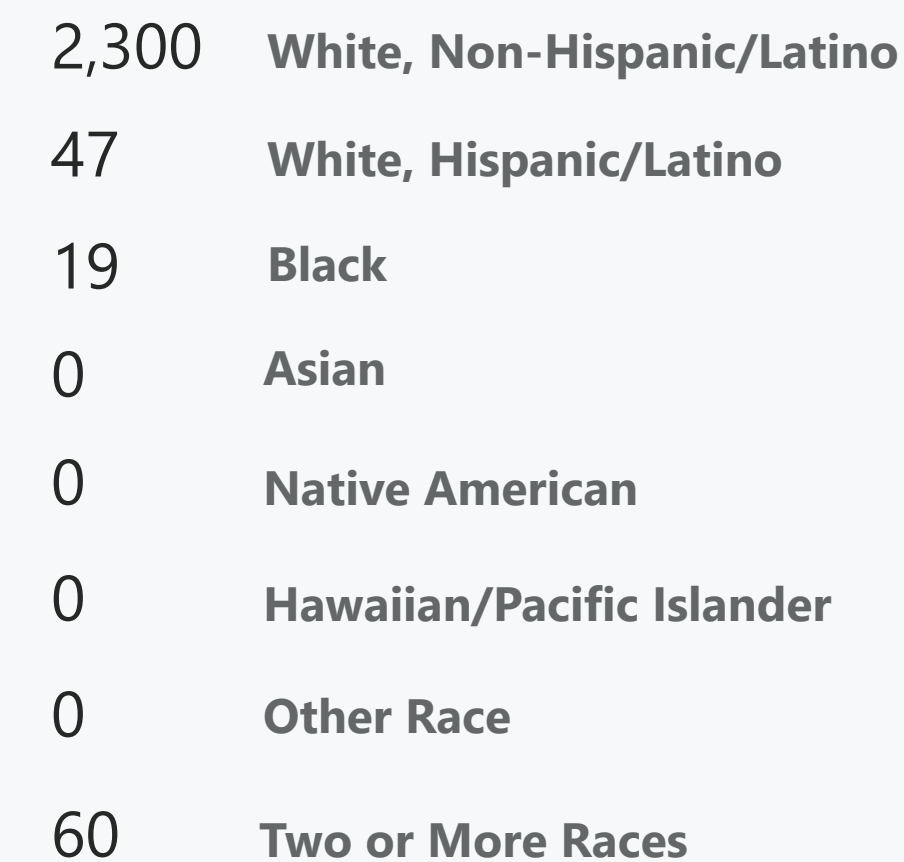

Race of Householder

NOTE: Data for selected race, alone