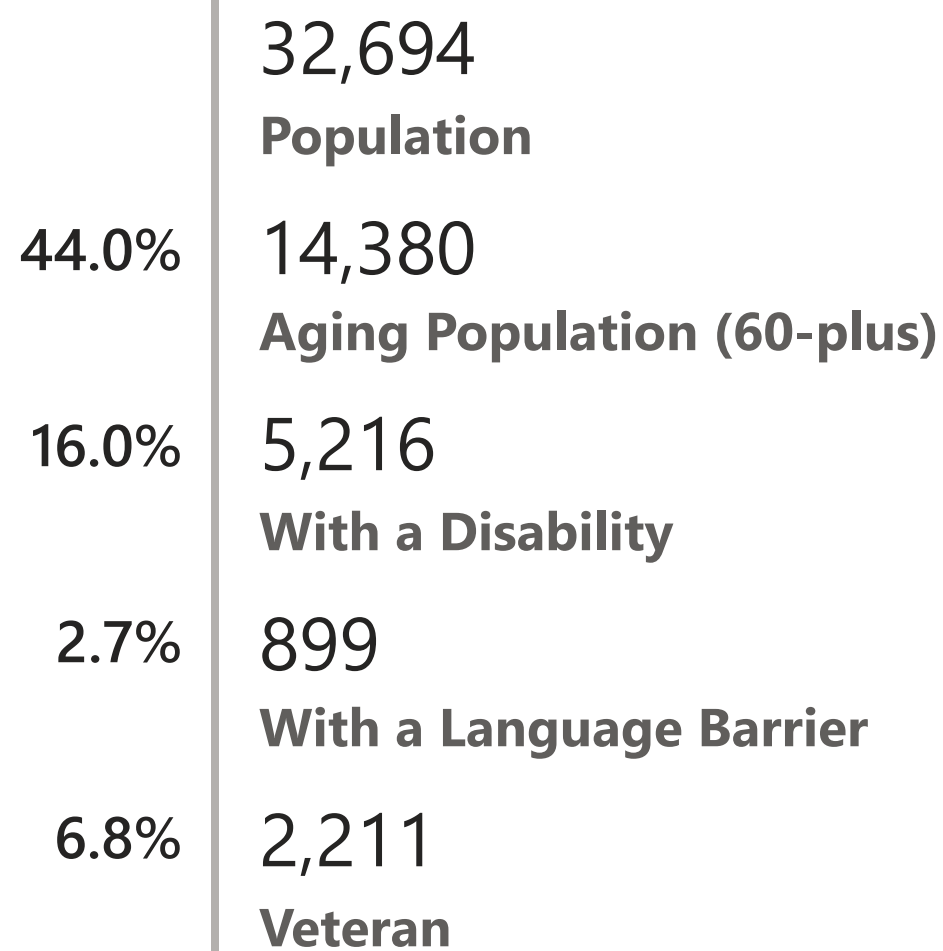

## People

229,436  
**Population**  
 40.9% 93,756  
**Aging Population (60-plus)**  
 13.6% 31,304  
**With a Disability**  
 3.5% 8,049  
**With a Language Barrier**  
 6.8% 15,633  
**Veteran**

## Race

86.5% 198,399  
**White, Non Hispanic/Latino**  
 1.4% 3,200  
**White, Hispanic/Latino**  
 2.8% 6,515  
**Black**  
 0.4% 1,007  
**Native American**  
 1.5% 3,421  
**Asian**  
 0.0% 20  
**Hawaiian/Pacific Islander**  
 2.2% 5,007  
**Some Other Race**  
 5.2% 11,867  
**Two or More Races**

NOTE: Data for selected race, alone

NOTE: Data for selected race, alone

## Age Diversity

56.5  
Median Age