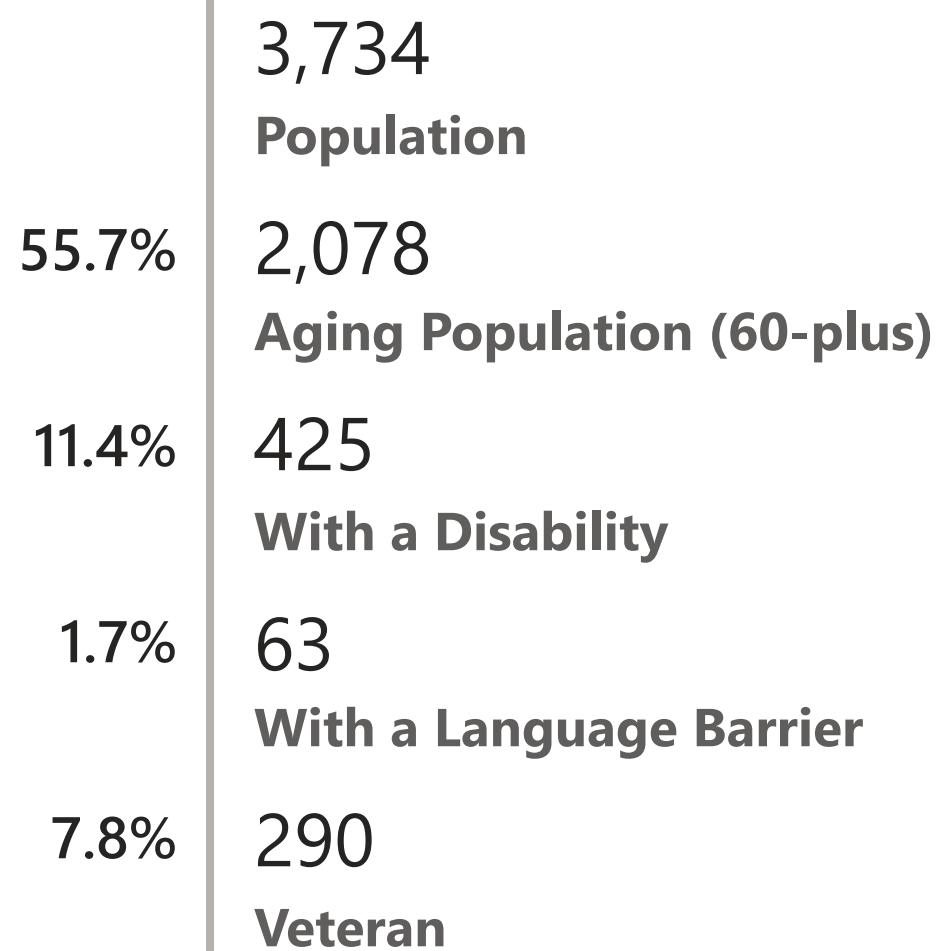

## Race of Householder

NOTE: Data for selected race, alone

## People

## Age Diversity

63.8  
Median Age