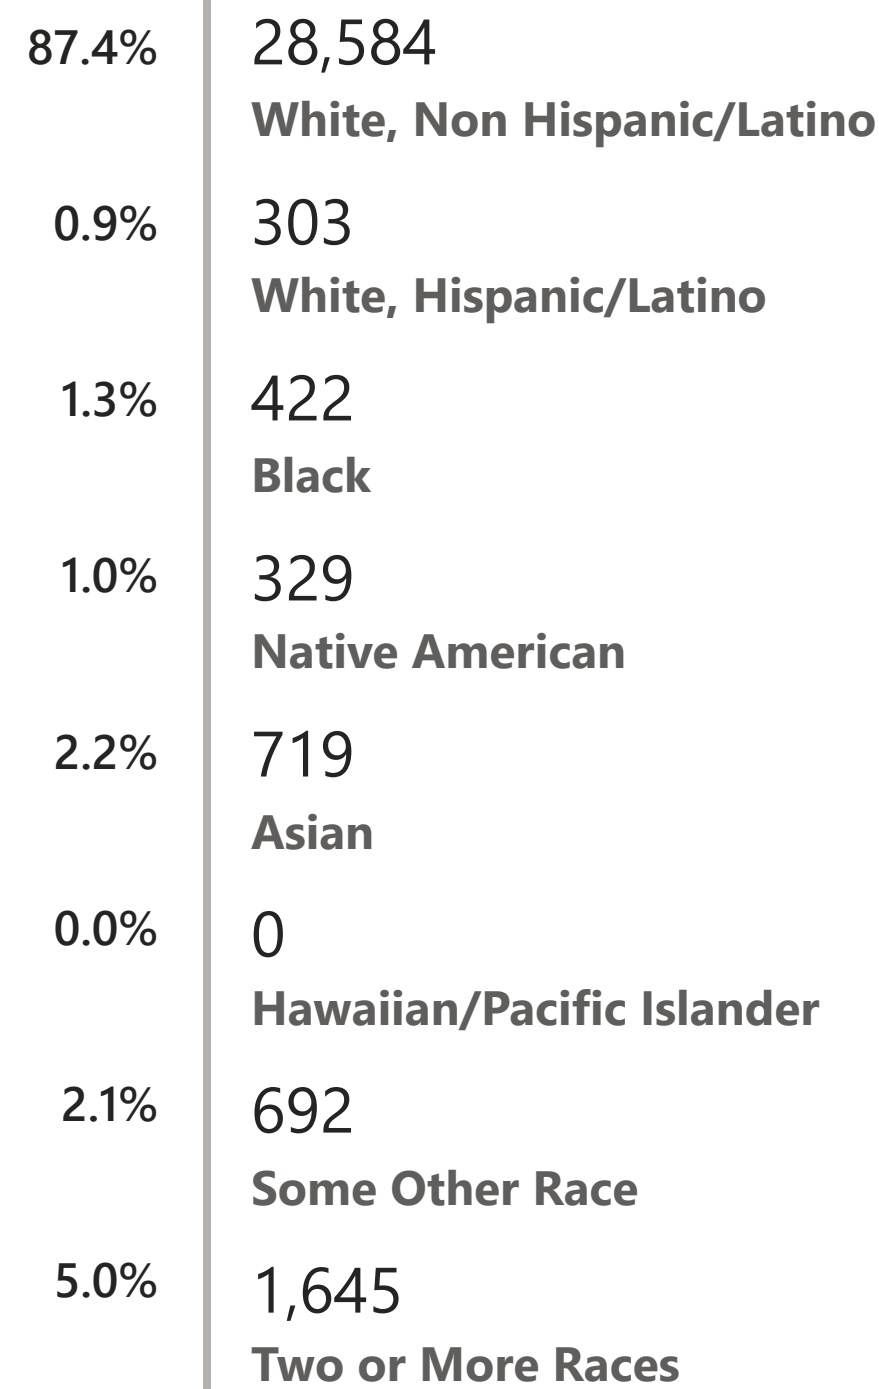

Race

NOTE: Data for selected race, alone