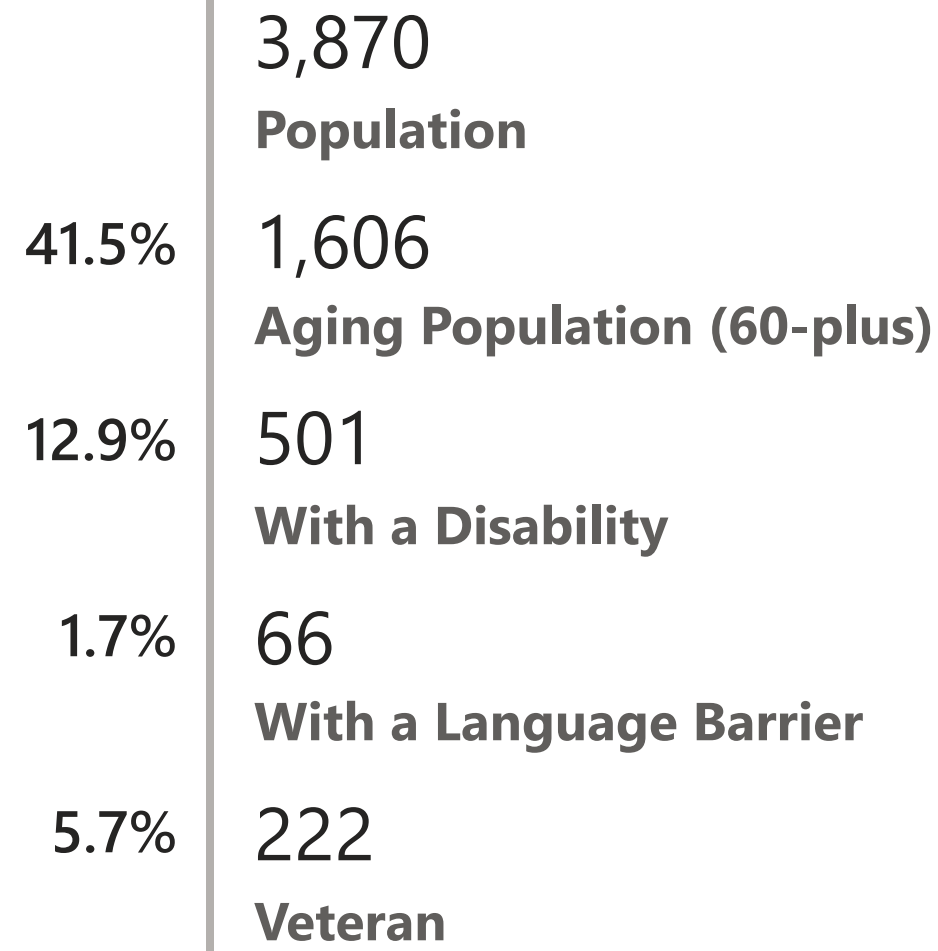

People

Age Diversity

53.2
Median Age