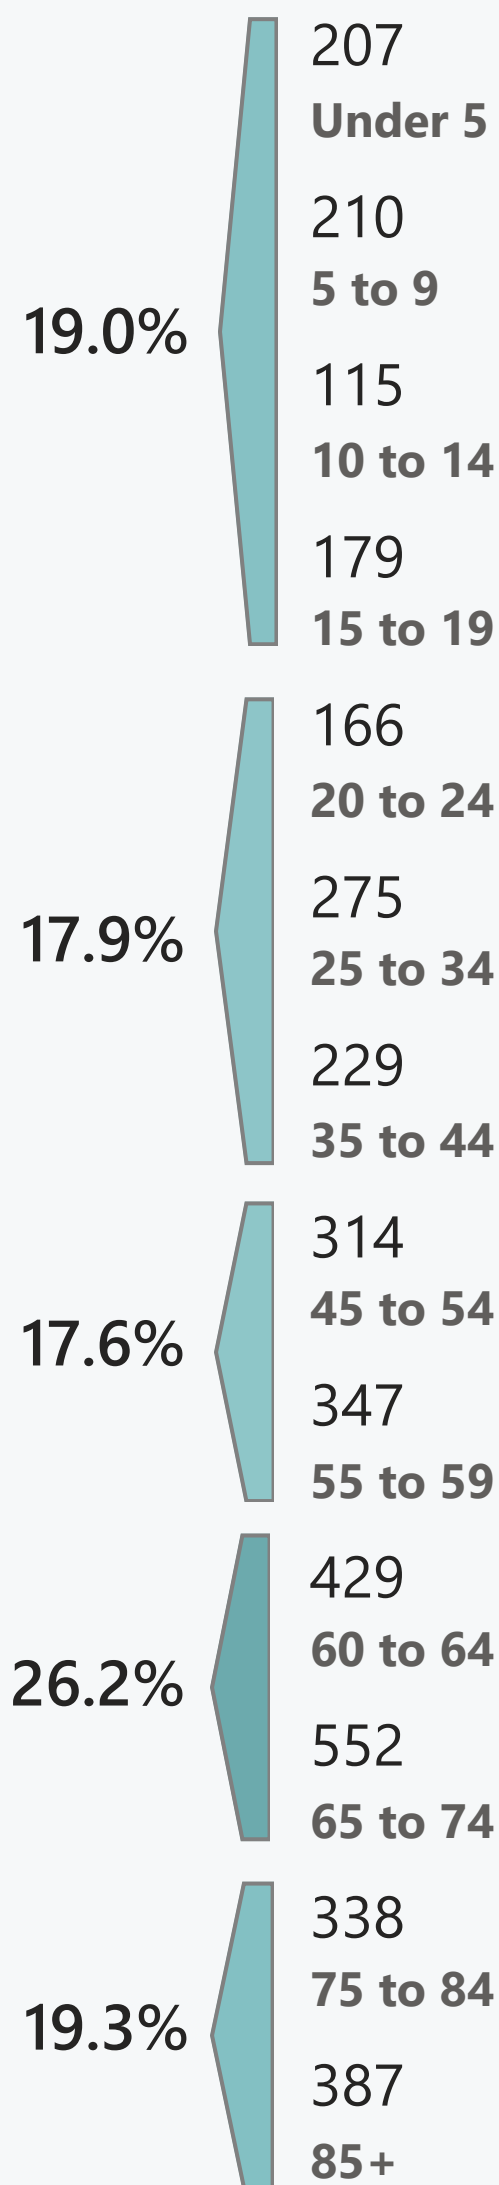

## People

229,436  
**Population**  
 40.9% 93,756  
**Aging Population (60-plus)**  
 13.6% 31,304  
**With a Disability**  
 3.5% 8,049  
**With a Language Barrier**  
 6.8% 15,633  
**Veteran**

## Age Diversity

54.5  
 Median Age

## Age Diversity

56.5  
Median Age

## Age Diversity

58.1  
Median Age